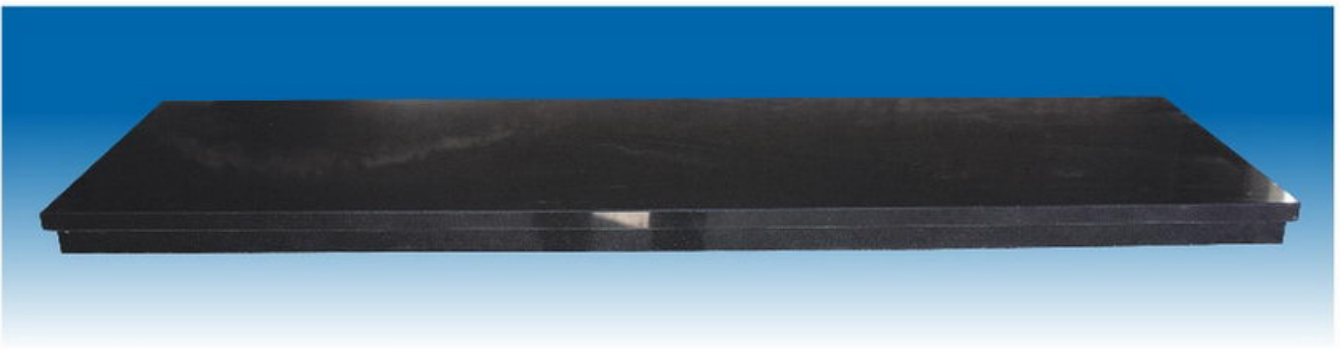

Boxed & Lipped Hearth 152cm